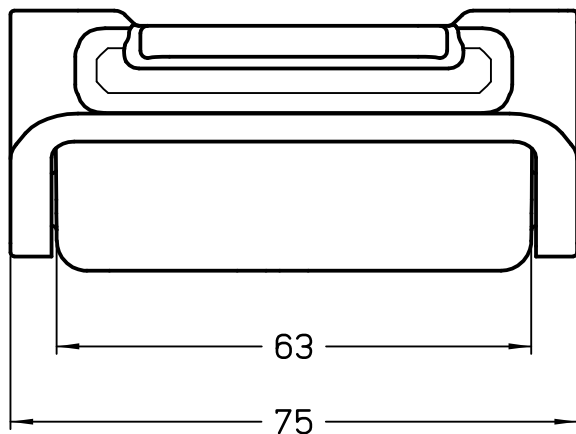

1

2

3

Dimensions in mm

Simplified representation with dimensions without tolerance

Original Size A4

Date 06/11/23

Sign. G. Renna

THCW 06 LG  
Insulating cover, size "44.27", with 1 lever, with loop - T-Type/W

Scale  
1:1

1

2

3