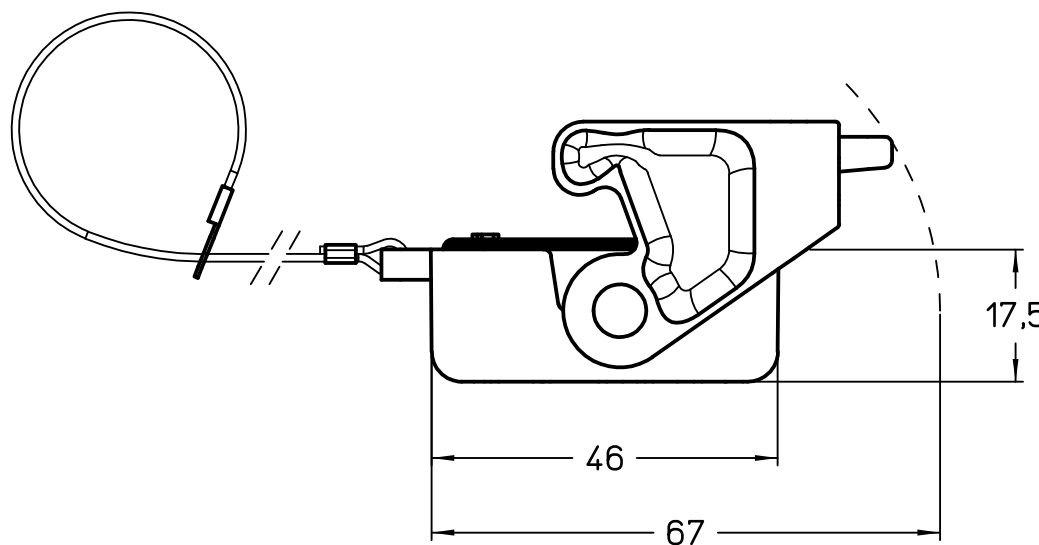

1

2

3

Dimensions in mm

Simplified representation with dimensions without tolerance

Original Size A4

Date 06/11/23

Sign. G. Renna

THCW 06 LG  
Insulating cover, size "44.27", with 1 lever, with loop - T-Type/W

Scale  
1:1

1

2

3